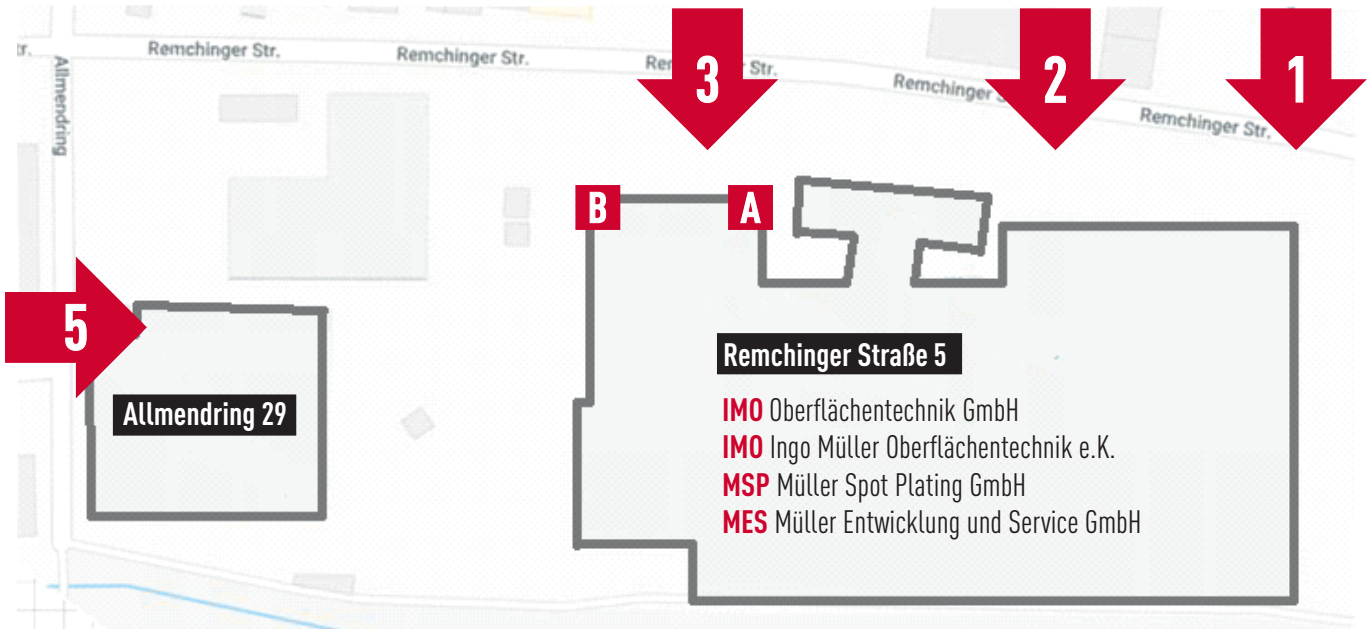

IMO EASY TO REACH

TRAFFIC GUIDANCE SYSTEM

Allmendring 29, 75203 Königsbach-Stein

Gate 5

Reel-to-Reel goods – Delivery
Opening hours from 7 a.m. to 4 p.m.

Remchinger Str. 5, 75203 Königsbach-Stein

Gate 1

Hazardous goods, shipping and delivery
Opening hours from 7 a.m. to 4 p.m.

Gate 2

Single-parts and parcel services, shipping and delivery
Opening hours from 7 a.m. to 5 p.m.

Gate 3

GATE 3 A:
Reel-to-Reel - Shipping / Pick up - spare parts
Opening hours from 7 a.m. to 5 p.m.

GATE 3 B:
Tank Truck - Delivery / Contractors entrance
Opening hours from 7 a.m. to 5 p.m.